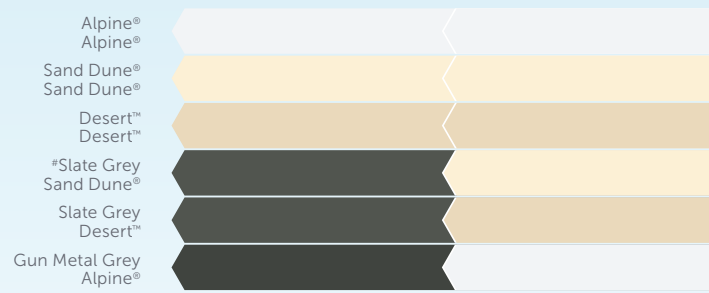

COLOUR SELECTION GUIDE

CGI COLOUR ROOFING

SINGLE SIDED

Off White

Smooth Cream

Gull Grey

Moss Vale Sand

Merino

Birch

River Reed®

Mist Green

Driftwood™

Wild Sage®

Armour Grey

Cobblestone®

Granite®

Banyan Brown®

Red Dust®

Slate Grey

Dark Stone™

Heritage Red

Caulfield Green

Gun Metal Grey

Mountain Blue

Ebony

OUTBACK® DECK & CGI

DOUBLE SIDED*

Alpine®
Alpine®

Sand Dune®
Sand Dune®

Desert™
Desert™

*Slate Grey
Sand Dune®

Slate Grey
Desert™