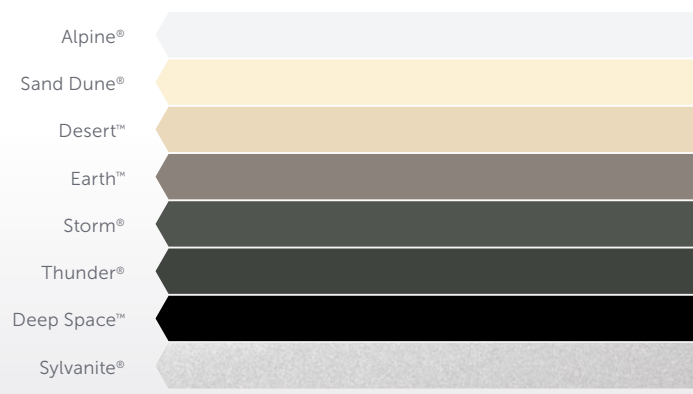

OUTBACK® FRAMING

Alpine®

Sand Dune®

Desert™

Earth™

Storm®

Thunder®

Deep Space™

Sylvanite®

NOTE: Sylvanite has a slight price premium due to it having a metallic paint finish.

SOUTH AUSTRALIA

How To.