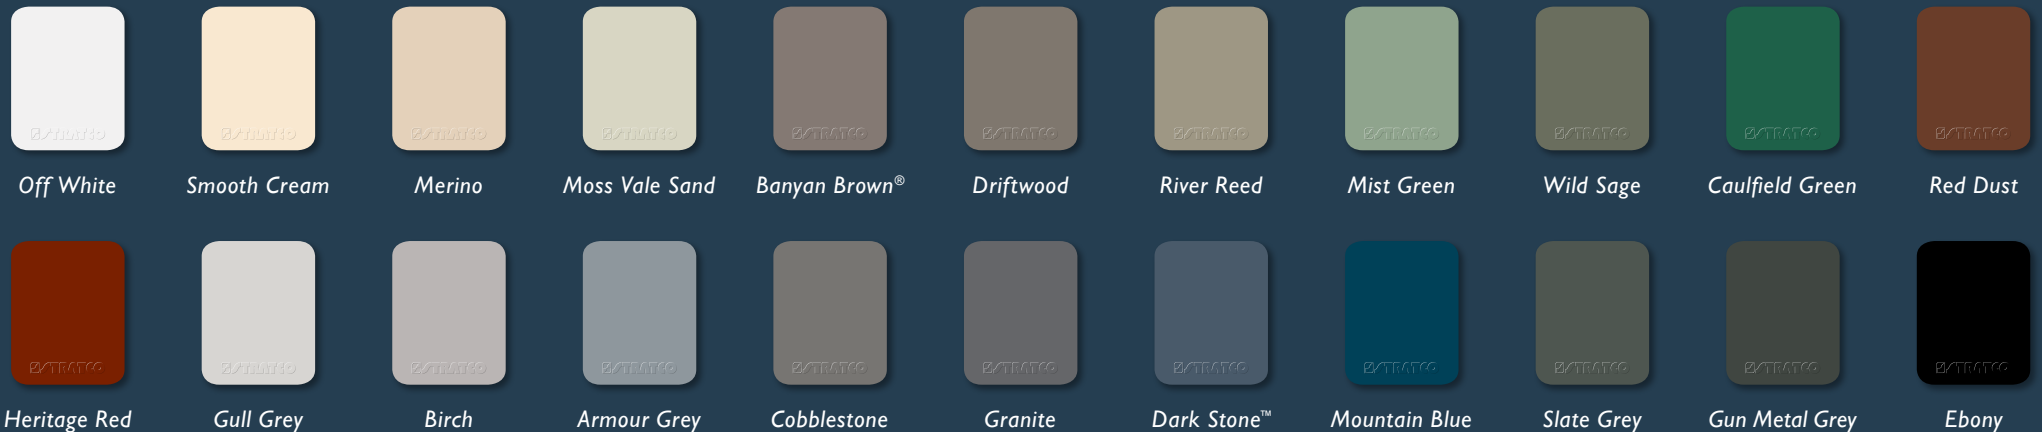

EDGE GUTTER COLOURS

LOUVRE COLOUR PROTECTION

STANDARD PROTECTION

Standard powder coating finish provides a 10 year paint finish warranty[#] when located greater than 100m from a salt water body.

SPECIAL COASTAL PROTECTION

For coastal locations, a special 'Severe Environment' powder coating is available in some colours as an option. This offers a 10 year paint finish warranty[#] for the ultimate protection when located no closer than 50m to breaking surf. 'Severe Environment' powder coating provides a more matt finish than standard colours.

[#]Regular maintenance and washing forms part of the warranty conditions. Other conditions also apply. Please refer to the Allure Warranty document for full details.